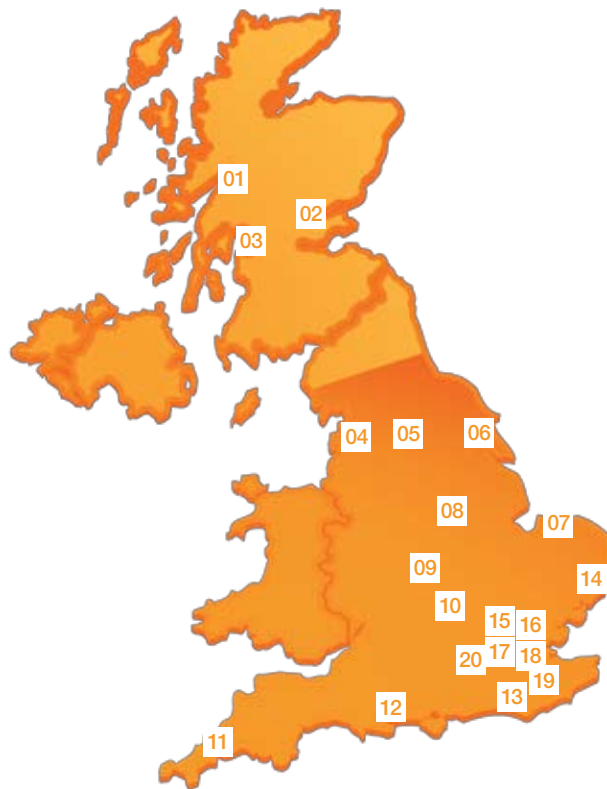

### Madame Tussauds London

Have a star-studded day out with the world's A-list stars, sporting heroes, divas and World Leaders. At Madame Tussauds you can mingle and interact with the world's most famous figures.  
[www.madametussauds.com/London](http://www.madametussauds.com/London)

## UK Locations

01. Scottish SEA LIFE Sanctuary Oban
02. The Edinburgh Dungeon
03. Loch Lomond SEA LIFE Aquarium
04. Blackpool SEA LIFE Centre
05. The York Dungeon
06. Scarborough SEA LIFE Centre
07. Hunstanton SEA LIFE Sanctuary
08. Alton Towers Resort
09. National SEA LIFE Centre Birmingham
10. Warwick Castle
11. The National Seal Sanctuary Gweek
12. Weymouth SEA LIFE Centre
13. Brighton SEA LIFE Centre
14. Great Yarmouth SEA LIFE Centre
15. LEGOLAND® Windsor
16. Madame Tussauds, London
17. SEA LIFE London Aquarium
18. The London Dungeon
19. Chessington World of Adventures & Zoo
20. THORPE PARK